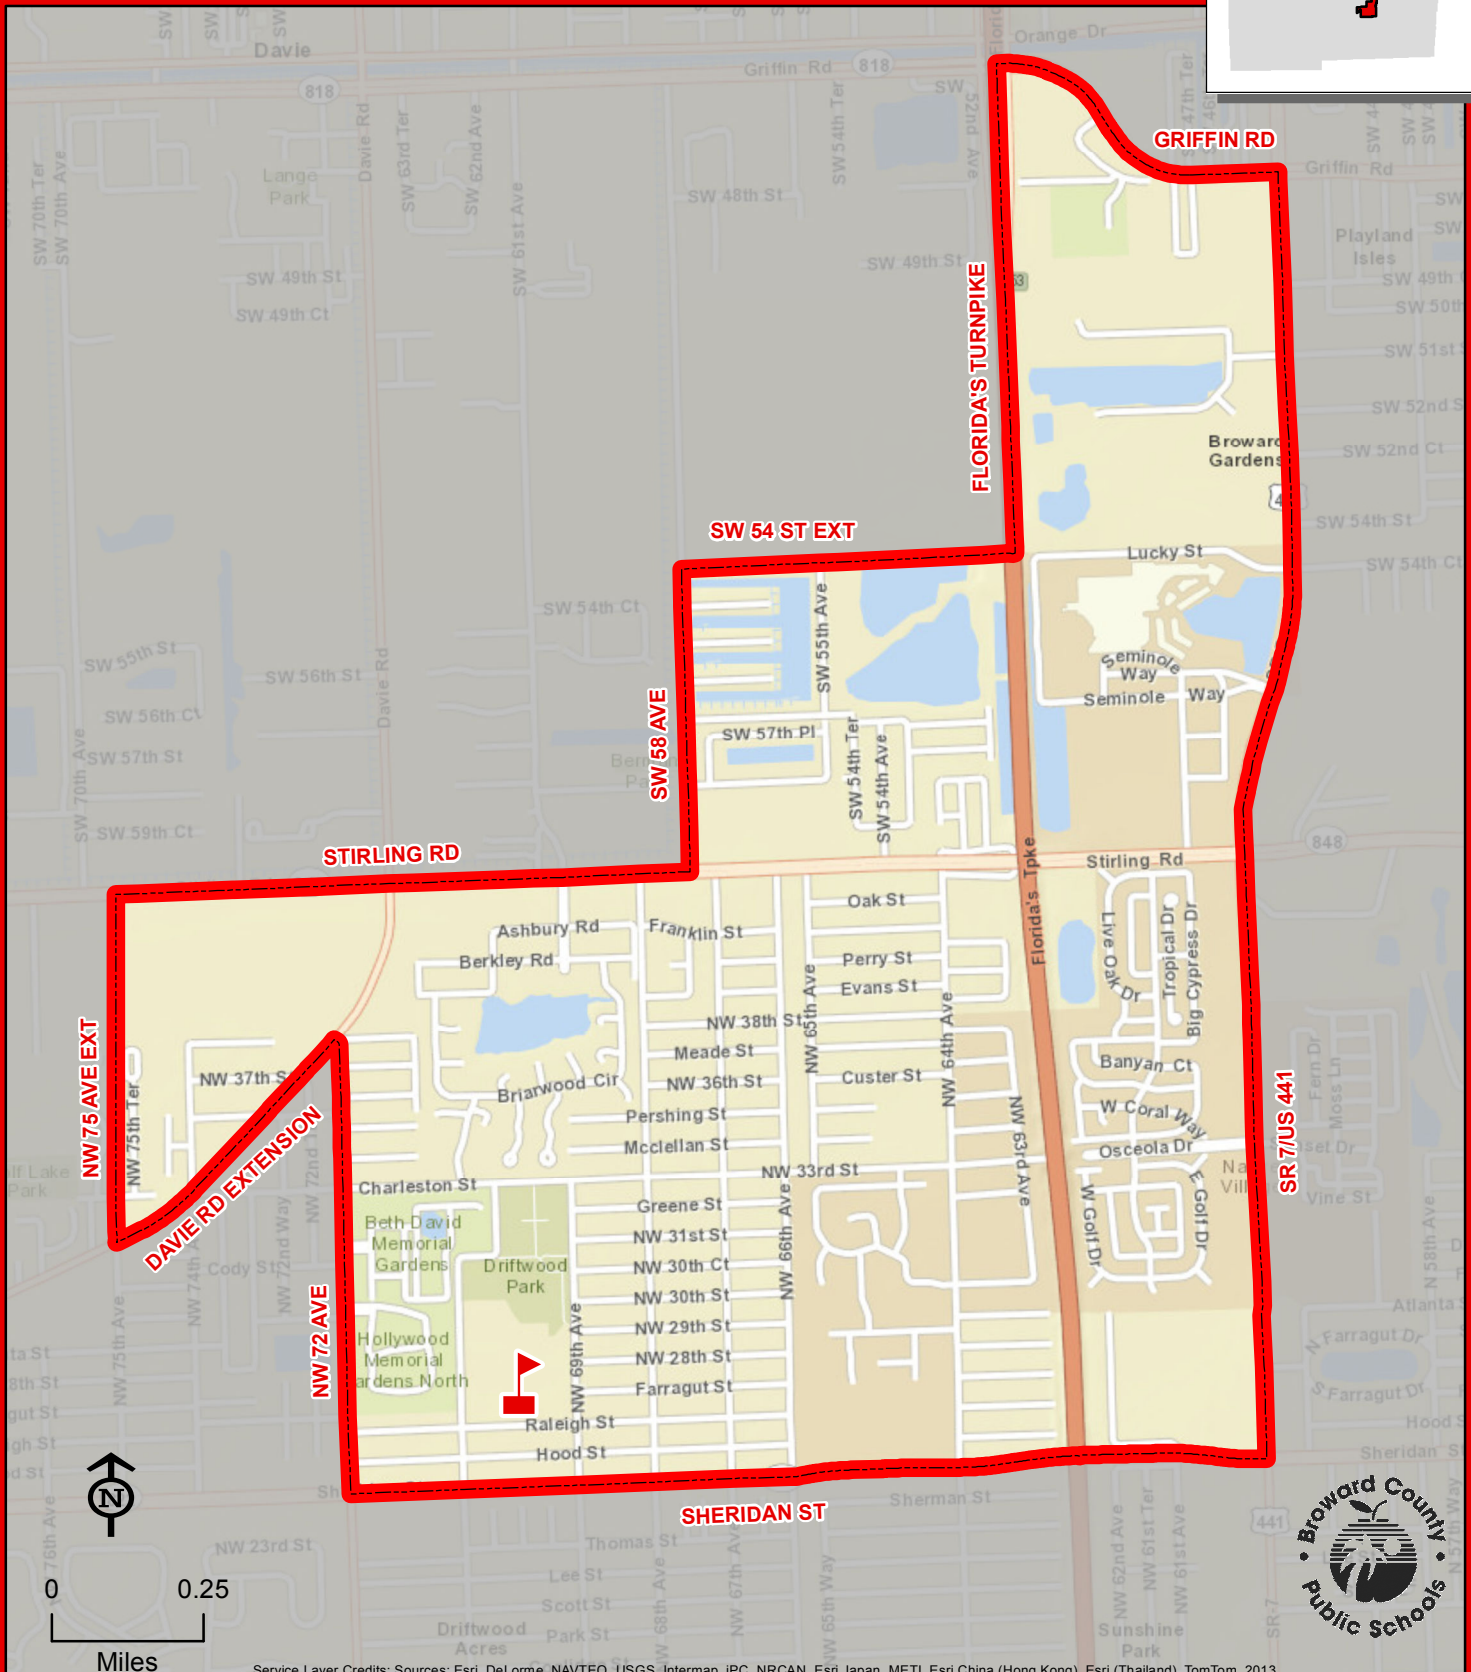

DRIFTWOOD ELEMENTARY SCHOOL

2700 NW 69 AVENUE
HOLLYWOOD, FLORIDA 33024
754-323-5450

DRIFTWOOD

THIS MAP IS FOR CONCEPTUAL PURPOSES ONLY AND SHOULD NOT BE USED FOR LEGAL BOUNDARY DETERMINATIONS